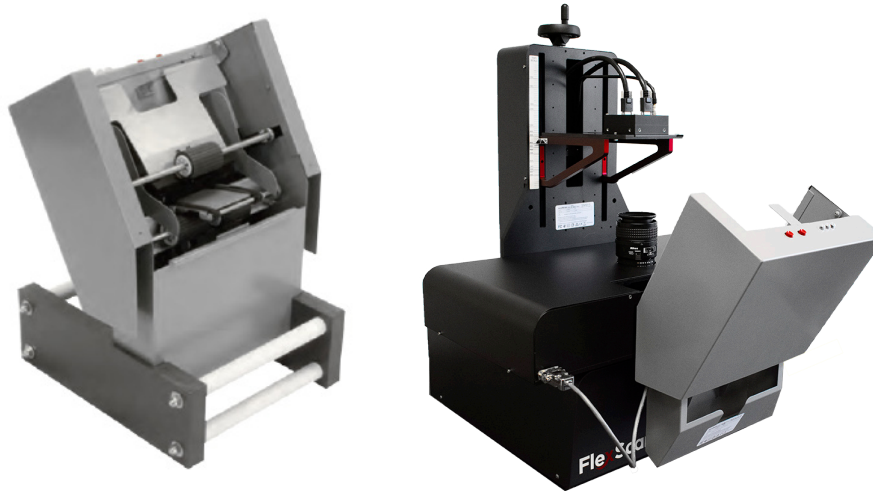

### Enables Unattended Batch Scanning.

**Reduce Operator Intervention.** The Autoloader is an optional attachment for scanning Fiche and Aperture Cards with nextScan's FlexScan® solution. The Autoloader automatically loads and unloads fiche and aperture cards for unattended scanning and enables faster batch scanning by reducing operator intervention.

### Flexible Scanning Capabilities for Fiche & Aperture Cards.

**Versatile Scanning.** The Autoloader can handle mixed micrographic media formats including: standard fiche, jacketed fiche, jumbo/ultra fiche, mini fiche (3" x 5") and aperture cards. Additional fiche formats can also be accommodated (up to 8" x 5") with custom loader inserts.

### Ideal for High-Capacity Scanning Projects.

**High-Capacity Load and Unload.** The Autoloader has the capacity to hold 200 microfiche, 150 film jackets or 100 aperture cards and can be loaded and unloaded in as little as three seconds, streamlining the scanning process.

### Physical Characteristics

Autoloader	Height - 9", Width - 15", Depth - 20", Weight - 28 lbs.
------------	---------------------------------------------------------